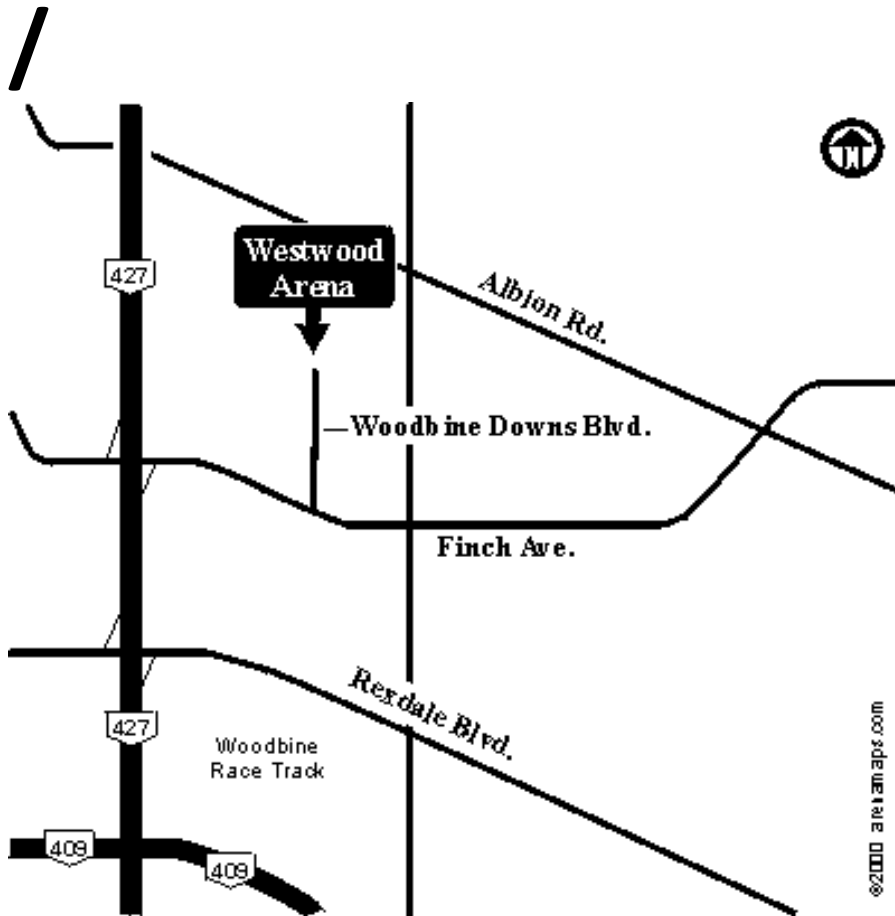

WESTWOOD ARENA MAPS

<http://www.westwoodarena.com>

**90 Woodbine Downs Blvd.
Etobicoke, ON M9W5S6
416-675-7604**

Driving Instructions:

From Hwy-427:

Hwy-427 to Finch Ave. exit. East on Finch Ave. approx. 1.5 km to Hwy-27. Turn left on Hwy-27 and proceed north approx. 0.5 km to Carrier Drive. Turn left on Carrier Dr. and proceed west a short distance (approx. 150 meters) to Woodbine Downs Blvd. Turn right on Woodbine Downs Blvd. and proceed north to arena.

From Hwy-27:

Hwy-27 north across Finch Ave. to Carrier Drive. Turn left on Carrier Dr. and proceed west a short distance (approx. 150 meters) to Woodbine Downs Blvd. Turn right on Woodbine Downs Blvd. and proceed north to arena.