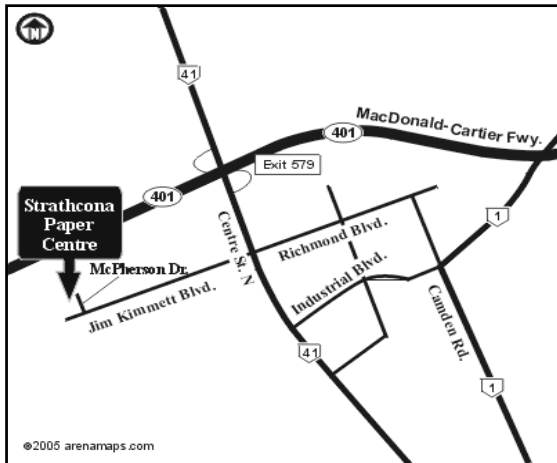

Cataraqui Community Centre (& Kinsmen Arena)
TOURNAMENT HEADQUARTERS
 1030 Sunnyside Rd.
 Kingston, ON K7P2Y2
 613-544-4442

Centre 70 Arena
 199 Days Road
 Kingston ON K7L 2Z3
 613-389-5815

Strathcona Paper Centre
 (Goodyear Rink & Cintas Rink)
 16 McPherson Dr.,
 Napanee, ON K7R 3L1
 613-354-4423

Kingston Memorial Centre
 (Home of the Kingston Frontenacs)
 303 York St.,
 Kingston, ON K7K1R8
 613-542-4042

Henderson Rec Centre
 322 Amherst Dr.
 Amherstview, ON K7N 1S9
 613-389-3648

INVISTA Centre

1350 Gardiners Rd. (& Fortune Cr.)
 Kingston, ON K7P2Y2
 613-544-4442 ext. 1800

From the West (Toronto): Hwy-401 east approx. 248 km to Hwy-38/Gardiners Rd. (exit 611). Turn left on Gardiners Rd. (Hwy-38) and proceed south approx. 0.75 km to arena on the left (at Fortune Crescent).

From the East (Ottawa): Hwy-417 west approx. 13 km to Hwy-416 South (left exit). Proceed south on Hwy-416 approx. 72 km to Hwy-401 West (left exit). Proceed west on Hwy-401 approx. 110 km to Hwy-38/Gardiners Rd. (exit 611). Turn right on Gardiners Rd. (Hwy-38) and proceed south approx. 1 km to arena on the left (at Fortune Crescent).