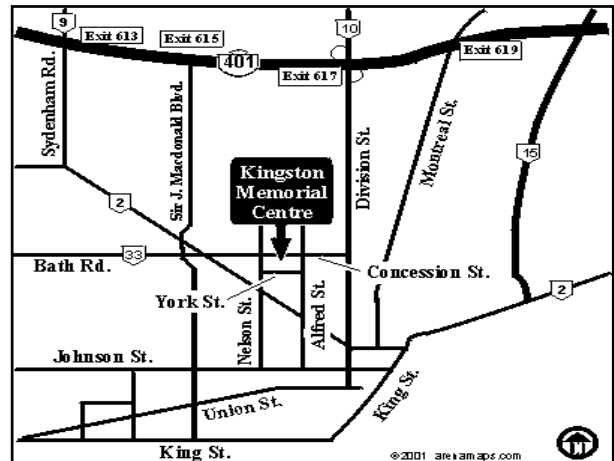

Cataraqui Community Centre (& Kinsmen Arena)
TOURNAMENT HEADQUARTERS
 1030 Sunnyside Rd.
 Kingston, ON K7P2Y2
 613-544-4442

Centre 70 Arena
 199 Days Road
 Kingston ON K7L 2Z3
 613-389-5815

Strathcona Paper Centre
 (Goodyear Rink & Cintas Rink)
 16 McPherson Dr.,
 Napanee, ON K7R 3L1
 613-354-4423

Kingston Memorial Centre
 (Home of the Kingston Frontenacs)
 303 York St.,
 Kingston, ON K7K1R8
 613-542-4042

Henderson Rec Centre
 322 Amherst Dr.
 Amherstview, ON K7N 1S9
 613-389-3648

INVISTA Centre

1350 Gardiners Rd. (& Fortune Cr.)
 Kingston, ON K7P2Y2
 613-544-4442 ext. 1800

From the West (Toronto): Hwy-401 east approx. 248 km to Hwy-38/Gardiners Rd. (exit 611). Turn left on Gardiners Rd. (Hwy-38) and proceed south approx. 0.75 km to arena on the left (at Fortune Crescent).

From the East (Ottawa): Hwy-417 west approx. 13 km to Hwy-416 South (left exit). Proceed south on Hwy-416 approx. 72 km to Hwy-401 West (left exit). Proceed west on Hwy-401 approx. 110 km to Hwy-38/Gardiners Rd. (exit 611). Turn right on Gardiners Rd. (Hwy-38) and proceed south approx. 1 km to arena on the left (at Fortune Crescent).