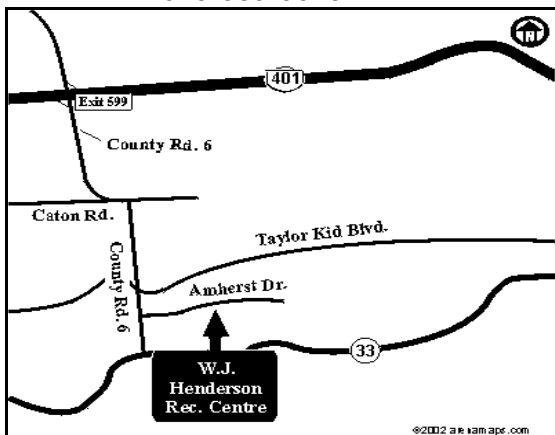

Cataraqui Community Centre (& Kinsmen Arena)
TOURNAMENT HEADQUARTERS
 1030 Sunnyside Rd.
 Kingston, ON K7P2Y2
 613-544-4442

Centre 70 Arena
 199 Days Road
 Kingston ON K7L 2Z3
 613-389-5815

Strathcona Paper Centre
 (Goodyear Rink & Cintas Rink)
 16 McPherson Dr.,
 Napanee, ON K7R 3L1
 613-354-4423

Kingston Memorial Centre
 (Home of the Kingston Frontenacs)
 303 York St.,
 Kingston, ON K7K1R8
 613-542-4042

Henderson Rec Centre
 322 Amherst Dr.
 Amherstview, ON K7N 1S9
 613-389-3648

INVISTA Centre

1350 Gardiners Rd. (& Fortune Cr.)
 Kingston, ON K7P2Y2
 613-544-4442 ext. 1800

From the West (Toronto): Hwy-401 east approx. 248 km to Hwy-38/Gardiners Rd. (exit 611). Turn left on Gardiners Rd. (Hwy-38) and proceed south approx. 0.75 km to arena on the left (at Fortune Crescent).

From the East (Ottawa): Hwy-417 west approx. 13 km to Hwy-416 South (left exit). Proceed south on Hwy-416 approx. 72 km to Hwy-401 West (left exit). Proceed west on Hwy-401 approx. 110 km to Hwy-38/Gardiners Rd. (exit 611). Turn right on Gardiners Rd. (Hwy-38) and proceed south approx. 1 km to arena on the left (at Fortune Crescent).