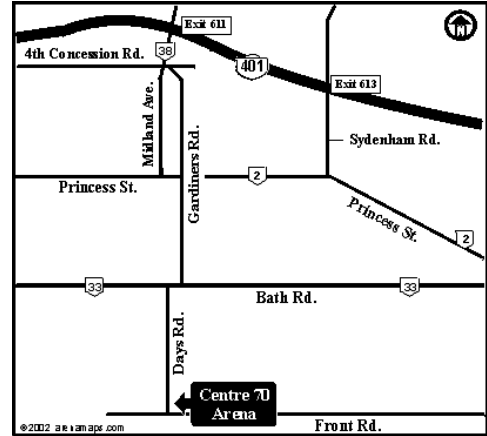

Cataraqui Community Centre (& Kinsmen Arena)
TOURNAMENT HEADQUARTERS
 1030 Sunnyside Rd.
 Kingston, ON K7P2Y2
 613-544-4442

Centre 70 Arena
 199 Days Road
 Kingston ON K7L 2Z3
 613-389-5815

Strathcona Paper Centre
 (Goodyear Rink & Cintas Rink)
 16 McPherson Dr.,
 Napanee, ON K7R 3L1
 613-354-4423

Kingston Memorial Centre
 (Home of the Kingston Frontenacs)
 303 York St.,
 Kingston, ON K7K1R8
 613-542-4042

Henderson Rec Centre
 322 Amherst Dr.
 Amherstview, ON K7N 1S9
 613-389-3648

INVISTA Centre

1350 Gardiners Rd. (& Fortune Cr.)
 Kingston, ON K7P2Y2
 613-544-4442 ext. 1800

From the West (Toronto): Hwy-401 east approx. 248 km to Hwy-38/Gardiners Rd. (exit 611). Turn left on Gardiners Rd. (Hwy-38) and proceed south approx. 0.75 km to arena on the left (at Fortune Crescent).

From the East (Ottawa): Hwy-417 west approx. 13 km to Hwy-416 South (left exit). Proceed south on Hwy-416 approx. 72 km to Hwy-401 West (left exit). Proceed west on Hwy-401 approx. 110 km to Hwy-38/Gardiners Rd. (exit 611). Turn right on Gardiners Rd. (Hwy-38) and proceed south approx. 1 km to arena on the left (at Fortune Crescent).