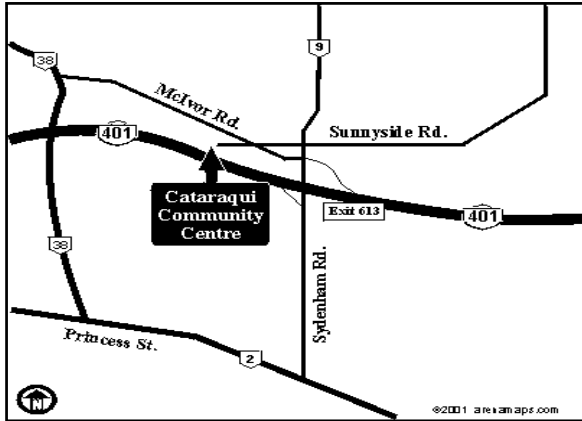

Cataraqui Community Centre (& Kinsmen Arena)
TOURNAMENT HEADQUARTERS
 1030 Sunnyside Rd.
 Kingston, ON K7P2Y2
 613-544-4442

Centre 70 Arena
 199 Days Road
 Kingston ON K7L 2Z3
 613-389-5815

Strathcona Paper Centre
 (Goodyear Rink & Cintas Rink)
 16 McPherson Dr.,
 Napanee, ON K7R 3L1
 613-354-4423

Kingston Memorial Centre
 (Home of the Kingston Frontenacs)
 303 York St.,
 Kingston, ON K7K1R8
 613-542-4042

Henderson Rec Centre
 322 Amherst Dr.
 Amherstview, ON K7N 1S9
 613-389-3648

INVISTA Centre

1350 Gardiners Rd. (& Fortune Cr.)
 Kingston, ON K7P2Y2
 613-544-4442 ext. 1800

From the West (Toronto): Hwy-401 east approx. 248 km to Hwy-38/Gardiners Rd. (exit 611). Turn left on Gardiners Rd. (Hwy-38) and proceed south approx. 0.75 km to arena on the left (at Fortune Crescent).

From the East (Ottawa): Hwy-417 west approx. 13 km to Hwy-416 South (left exit). Proceed south on Hwy-416 approx. 72 km to Hwy-401 West (left exit). Proceed west on Hwy-401 approx. 110 km to Hwy-38/Gardiners Rd. (exit 611). Turn right on Gardiners Rd. (Hwy-38) and proceed south approx. 1 km to arena on the left (at Fortune Crescent).