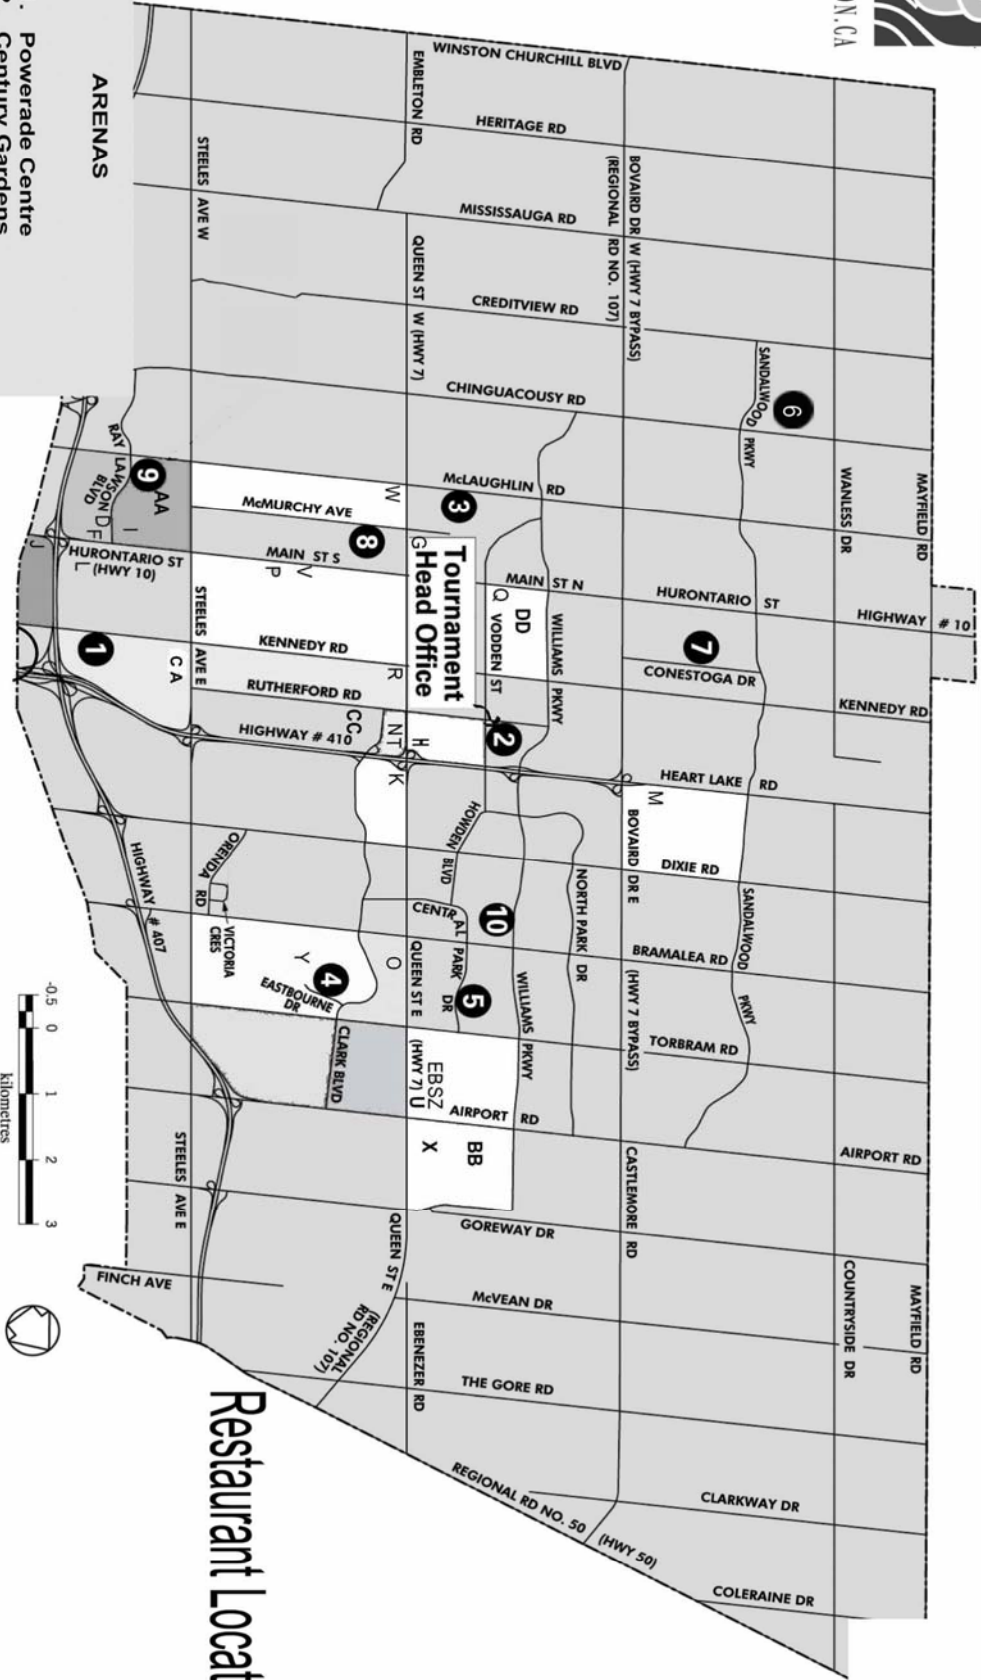

2009 BRAMPTON CANADETTES TOURNAMENT ARENA GUIDE

Restaurant Locator Map

1. Powerade Centre
2. Century Gardens
3. Chris Gibson
4. Earnsciffe
5. Green Briar
6. Cassie Campbell
7. Jim Archdekin
8. Brampton Memorial Arena
9. South Fletcher's Sportsplex
10. Terry Miller Rec Centre
11. Mississauga Iceland
12. Westwood

- A - Applebee's B - Boston Pizza C - Casey's D - Cora's E - Denny's F - Eastside Mario's (Ray Lawson) G - Fanzorelli's H - Frigate & Firkin
 I - Golden Griddle J - Grill One K - Heritage Fish & Chips L - Turtle Jack's M - Montana's N - Kelsey's (410 & Queen) O - Oscar's Roadhouse
 P - Taco Time Cantina Q - Mr. Sub R - Crabby Joe's S - Wild Wing T - Pizza Hut U - Kelsey's (Airport & #7) V - Rappini's W - Stacy Lee's
 X - East Side Mario's (Airport & #7) Y - 241 Pizza Z - Teriyaki Experience AA - Don Cherry's (In South Fletcher's Arena) BB - Scores
 CC - Sports Unlimited (Skate sharpening) DD - Play It Again Sports (Skate sharpening)